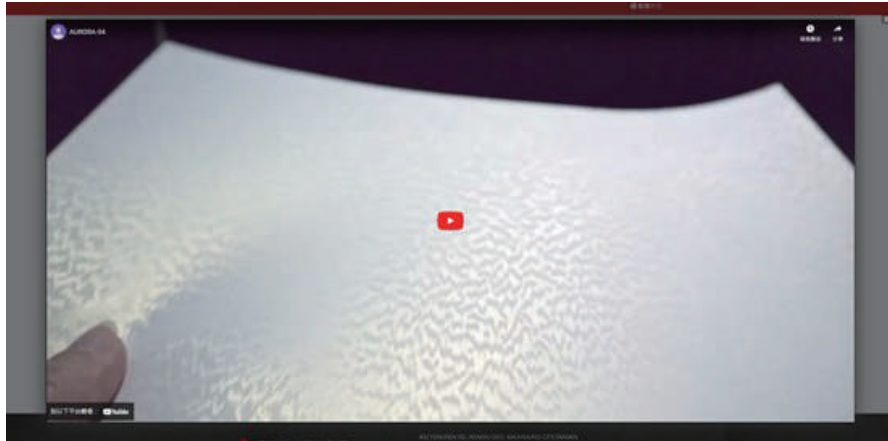

San Fang's Digital Catalog has made accessing materials easier and more convenient. With features allowing customers to explore surface effects, release papers, and certificates, we've effectively reduced the time needed for physical sampling as well as shipping.

We're always looking for ways to improve the site which is why we're excited to introduce our 2 newest features – "3D Model Rendering" and "Surface Effect Display" starting with our AW25 season materials.