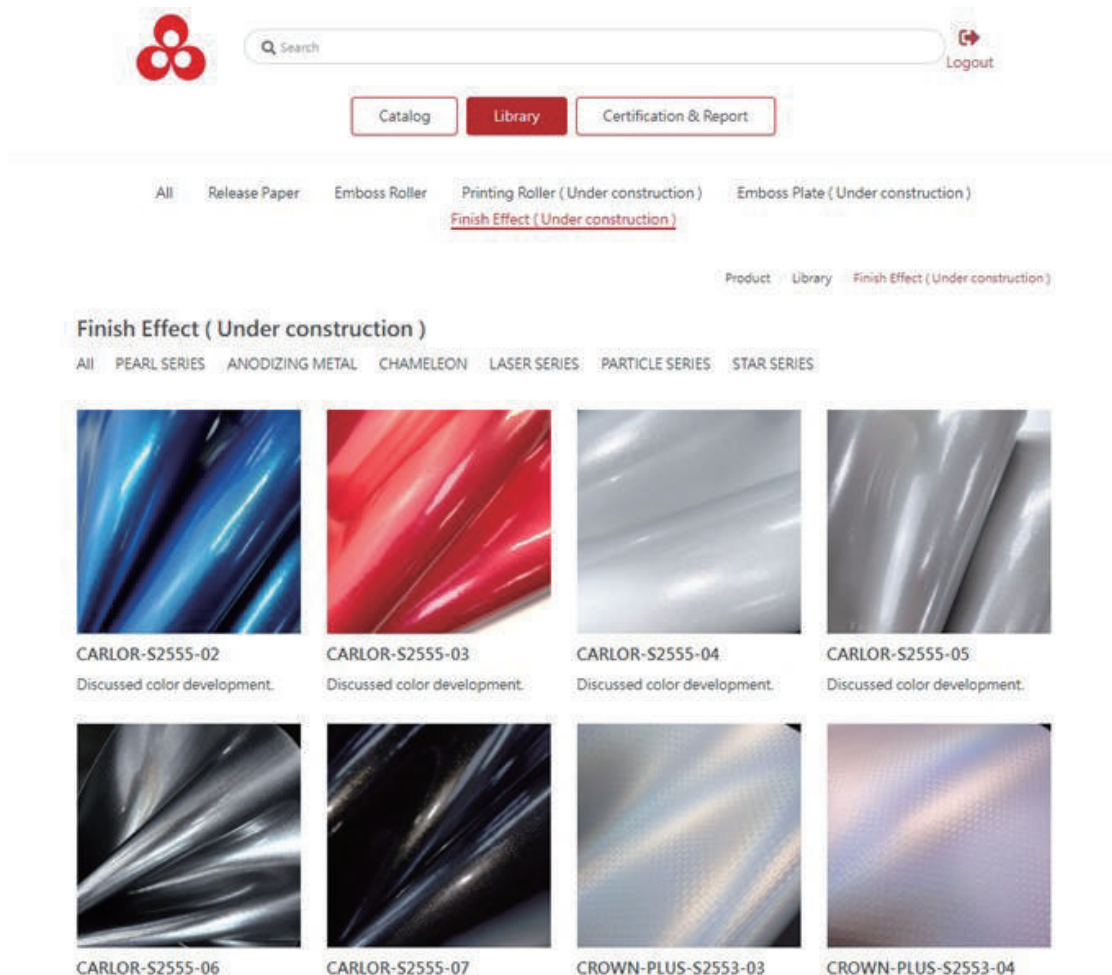

San Fang's Digital Catalog has made accessing materials easier and more convenient. With features allowing customers to explore surface effects, release papers, and certificates, we've effectively reduced the time needed for physical sampling as well as shipping.

We're always looking for ways to improve the site which is why we're excited to introduce our 2 newest features – "3D Model Rendering" and "Surface Effect Display" starting with our AW25 season materials.